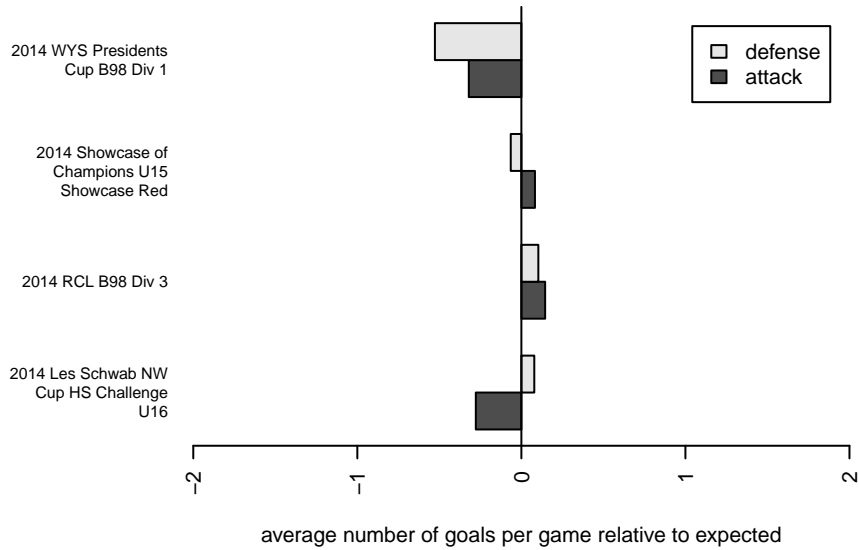

# SSC Shadow A B98

Spokane SC Shadow  
 Spokane, WA  
 B98 total strength=1636  
 attack=20.55 defense=16.03  
 fall league = RCL B98 Div 3

alt names used:  
 SPOKANE SC SHADOW SHADOW B98-A (W  
 SSC SHADOW B98-A  
 SSC SHADOWSHADOW B98-A  
 SPOKANE SC SHADOW SHADOW B98-A (W  
 SSC SHADOW B98-A

Venues played:  
 2014 Showcase of Champions U15 Showcase  
 2014 Les Schwab NW Cup HS Challenge U16  
 2014 RCL B98 Div 3  
 2014 WYS Presidents Cup B98 Div 1

**SSC Shadow A B98**  
 Dots are actual minus expected GF (blue circles) and GA (red triangles).  
 Blue line is smoothed change in attack strength. Red is smoothed change in defense strength.

**attack and defense variance (black dot)  
relative to other teams  
and top 10 in region**

**attack and defense rating  
relative to others at age  
and all opponents in last 13 months**

**Performance relative to 13 month average**