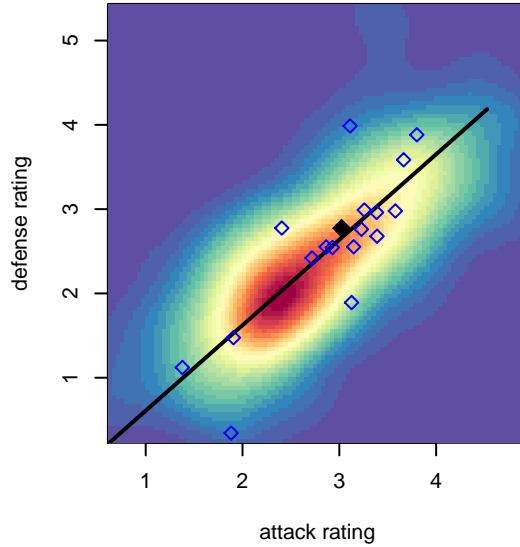

# SSC Shadow A B98

Spokane SC Shadow  
 Spokane, WA  
 B98 total strength=1636  
 attack=20.55 defense=16.03  
 fall league = RCL B98 Div 3

alt names used:  
 SPOKANE SC SHADOW SHADOW B98-A (W  
 SSC SHADOW B98-A  
 SSC SHADOWSHADOW B98-A  
 SPOKANE SC SHADOW SHADOW B98-A (W  
 SSC SHADOW B98-A

Venues played:  
 2014 Showcase of Champions U15 Showcase  
 2014 Les Schwab NW Cup HS Challenge U16  
 2014 RCL B98 Div 3  
 2014 WYS Presidents Cup B98 Div 1

**SSC Shadow A B98**  
 Dots are actual minus expected GF (blue circles) and GA (red triangles).  
 Blue line is smoothed change in attack strength. Red is smoothed change in defense strength.

**attack and defense variance (black dot)  
relative to other teams  
and top 10 in region**

**attack and defense rating  
relative to others at age  
and all opponents in last 13 months**

**Performance relative to 13 month average**