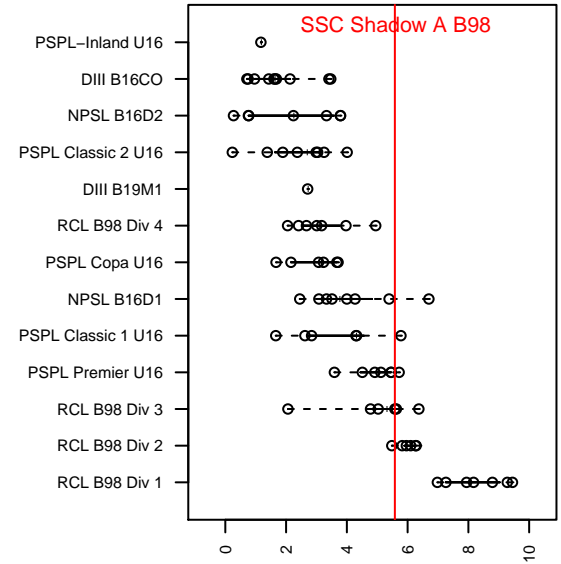

# SSC Shadow A B98

Spokane SC Shadow  
 Spokane, WA  
 B98 total strength=1636  
 attack=20.55 defense=16.03  
 fall league = RCL B98 Div 3

alt names used:  
 SPOKANE SC SHADOW SHADOW B98-A (W  
 SSC SHADOW B98-A  
 SSC SHADOWSHADOW B98-A  
 SPOKANE SC SHADOW SHADOW B98-A (W  
 SSC SHADOW B98-A

Venues played:  
 2014 Showcase of Champions U15 Showcase  
 2014 Les Schwab NW Cup HS Challenge U16  
 2014 RCL B98 Div 3  
 2014 WYS Presidents Cup B98 Div 1

**SSC Shadow A B98**  
 Dots are actual minus expected GF (blue circles) and GA (red triangles).  
 Blue line is smoothed change in attack strength. Red is smoothed change in defense strength.

**attack and defense variance (black dot)  
relative to other teams  
and top 10 in region**

**attack and defense rating  
relative to others at age  
and all opponents in last 13 months**

**Performance relative to 13 month average**