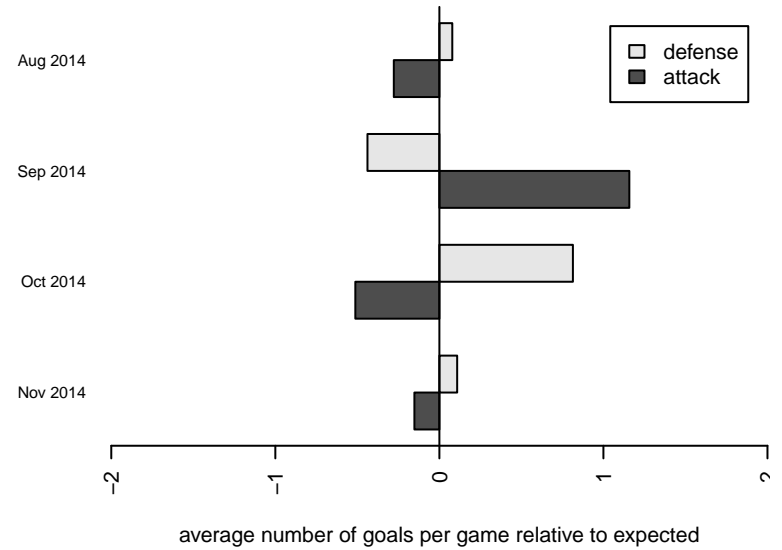

Performance relative to 13 month average