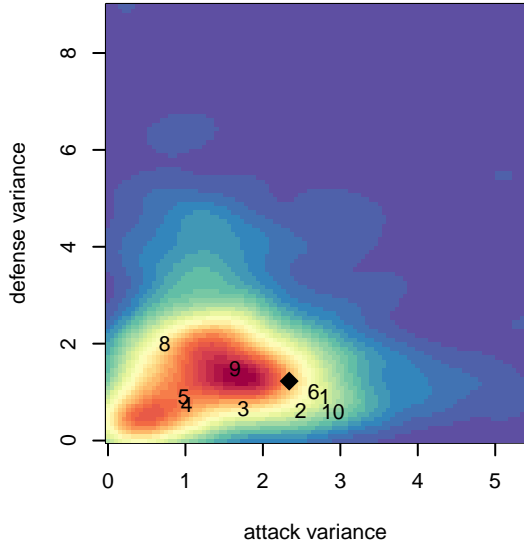

# SSC Shadow A B98

Spokane SC Shadow  
 Spokane, WA  
 B98 total strength=1636  
 attack=20.55 defense=16.03  
 fall league = RCL B98 Div 3

alt names used:  
 SPOKANE SC SHADOW SHADOW B98-A (W  
 SSC SHADOW B98-A  
 SSC SHADOWSHADOW B98-A  
 SPOKANE SC SHADOW SHADOW B98-A (W  
 SSC SHADOW B98-A

Venues played:  
 2014 Showcase of Champions U15 Showcase  
 2014 Les Schwab NW Cup HS Challenge U16  
 2014 RCL B98 Div 3  
 2014 WYS Presidents Cup B98 Div 1

**SSC Shadow A B98**  
 Dots are actual minus expected GF (blue circles) and GA (red triangles).  
 Blue line is smoothed change in attack strength. Red is smoothed change in defense strength.

**attack and defense variance (black dot)  
relative to other teams  
and top 10 in region**

**attack and defense rating  
relative to others at age  
and all opponents in last 13 months**

**Performance relative to 13 month average**