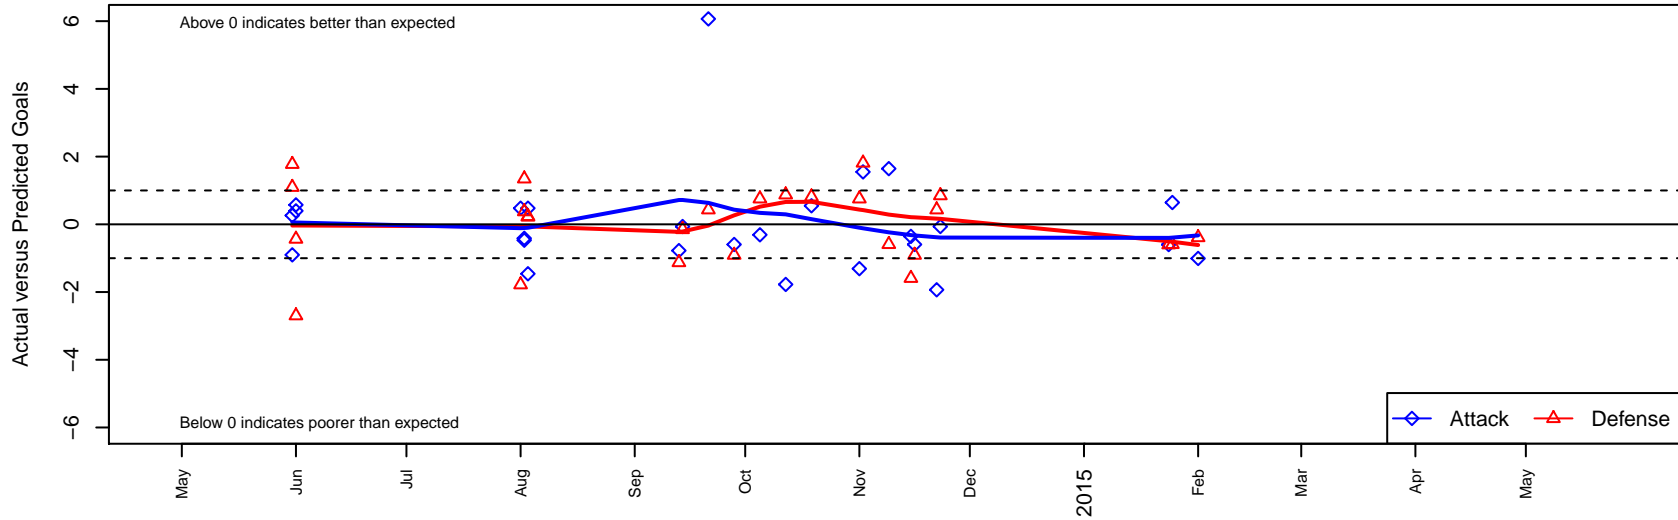

# SSC Shadow A B98

Spokane SC Shadow  
 Spokane, WA  
 B98 total strength=1636  
 attack=20.55 defense=16.03  
 fall league = RCL B98 Div 3

alt names used:  
 SPOKANE SC SHADOW SHADOW B98-A (W  
 SSC SHADOW B98-A  
 SSC SHADOWSHADOW B98-A  
 SPOKANE SC SHADOW SHADOW B98-A (W  
 SSC SHADOW B98-A

Venues played:  
 2014 Showcase of Champions U15 Showcase  
 2014 Les Schwab NW Cup HS Challenge U16  
 2014 RCL B98 Div 3  
 2014 WYS Presidents Cup B98 Div 1

**SSC Shadow A B98**  
 Dots are actual minus expected GF (blue circles) and GA (red triangles).  
 Blue line is smoothed change in attack strength. Red is smoothed change in defense strength.

**attack and defense variance (black dot)  
relative to other teams  
and top 10 in region**

**attack and defense rating  
relative to others at age  
and all opponents in last 13 months**

**Performance relative to 13 month average**